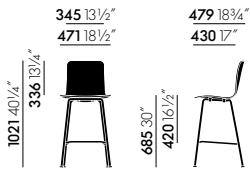

DIMENSIONS (measurements are established pursuant to EN 1335-1)

HAL Wood

HAL Tube

HAL Tube stackable

HAL Tube Armrest

HAL Tube Writing Tablet

HAL Stool medium

HAL Stool high

HAL Cantilever

HAL Cantilever with armrests

HAL Sledge

HAL Sledge with linking connectors/stacking dolly

HAL Ply Wood

HAL Ply Tube

HAL Ply Stool medium

HAL Ply Stool high