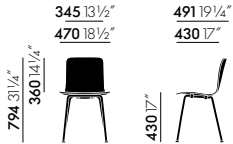

DIMENSIONS (measurements are established pursuant to EN 1335-1)

HAL Wood

HAL Tube

HAL Tube stackable

HAL Tube Armrest

HAL Tube Writing Tablet

HAL Stool medium

HAL Stool high

HAL Cantilever

HAL Cantilever with armrests

HAL Sledge

HAL Sledge with linking connectors/stacking dolly

HAL Ply Wood

HAL Ply Tube

HAL Ply Stool medium

HAL Ply Stool high