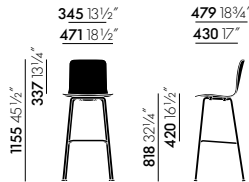

DIMENSIONS (measurements are established pursuant to EN 1335-1)

HAL Wood

HAL Tube

HAL Tube stackable

HAL Tube Armrest

HAL Tube Writing Tablet

HAL Stool medium

HAL Stool high

HAL Cantilever

HAL Cantilever with armrests

HAL Sledge

HAL Sledge with linking connectors/stacking dolly

HAL Ply Wood

HAL Ply Tube

HAL Ply Stool medium

HAL Ply Stool high