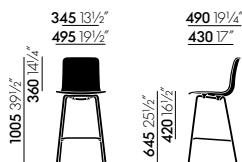

DIMENSIONS (measurements are established pursuant to EN 1335-1)

HAL Wood

HAL Tube

HAL Tube stackable

HAL Tube Armrest

HAL Tube Writing Tablet

HAL Stool medium

HAL Stool high