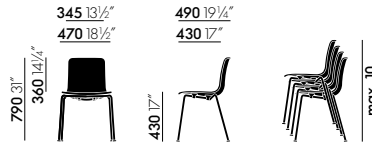

The seat shells made of either plastic or wood can be combined with many different legs. And, as the HAL series comes in a wide range of colours, you can choose from an endless range of combinations depending on the respective area of use. A seat cover, which can be easily put on and removed, is available for all versions.

DIMENSIONS (measurements are established pursuant to EN 1335-1)

HAL Wood

HAL Tube

HAL Tube stackable

HAL Tube Armrest

HAL Tube Writing Tablet

HAL Stool medium

HAL Stool high