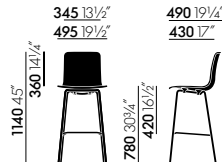

DIMENSIONS (measurements are established pursuant to EN 1335-1)

HAL Wood

HAL Tube

HAL Tube stackable

HAL Tube Armrest

HAL Tube Writing Tablet

HAL Stool medium

HAL Stool high